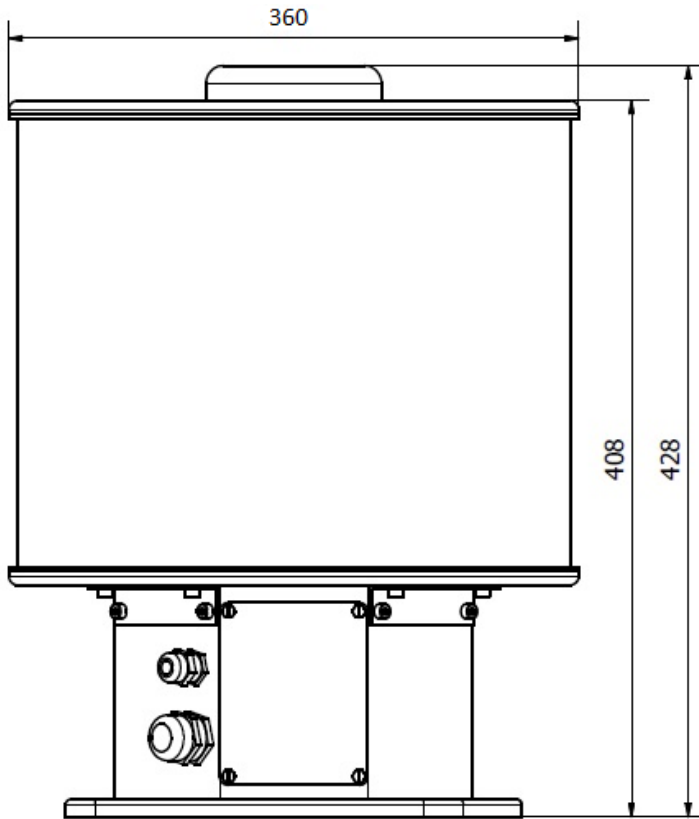

**Mechanical characteristics**

- Anodised marine grade aluminium body
- Glass cover
- Degree of protection IP65
- Height 428 mm, diameter 360 mm
- Mounting set horizontal
- Light unit weight less than 27 kg

**Shipping details**

Dimensions: 60cm x 40cm x 40cm  
Weight: 32 kg

**Recommended cables**

- Data and alarm cable: CAT 7
- Power cable: 3x2.5 mm<sup>2</sup>

Made in Finland

Technical information in this document is subject to change without notice. Copyright © Obelux Oy 2012

**Mechanical dimensions:**

Technical information in this document is subject to change without notice. Copyright © Obelux Oy 2012