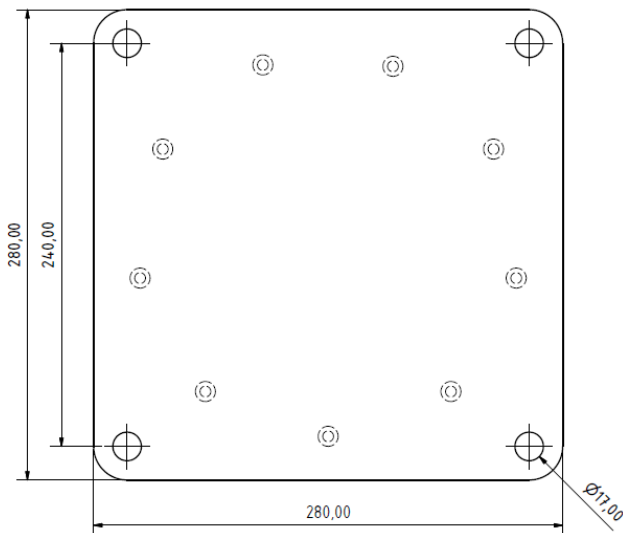

Mechanical dimensions:

Technical information in this document is subject to change without notice. Copyright © Obelux Oy 2012